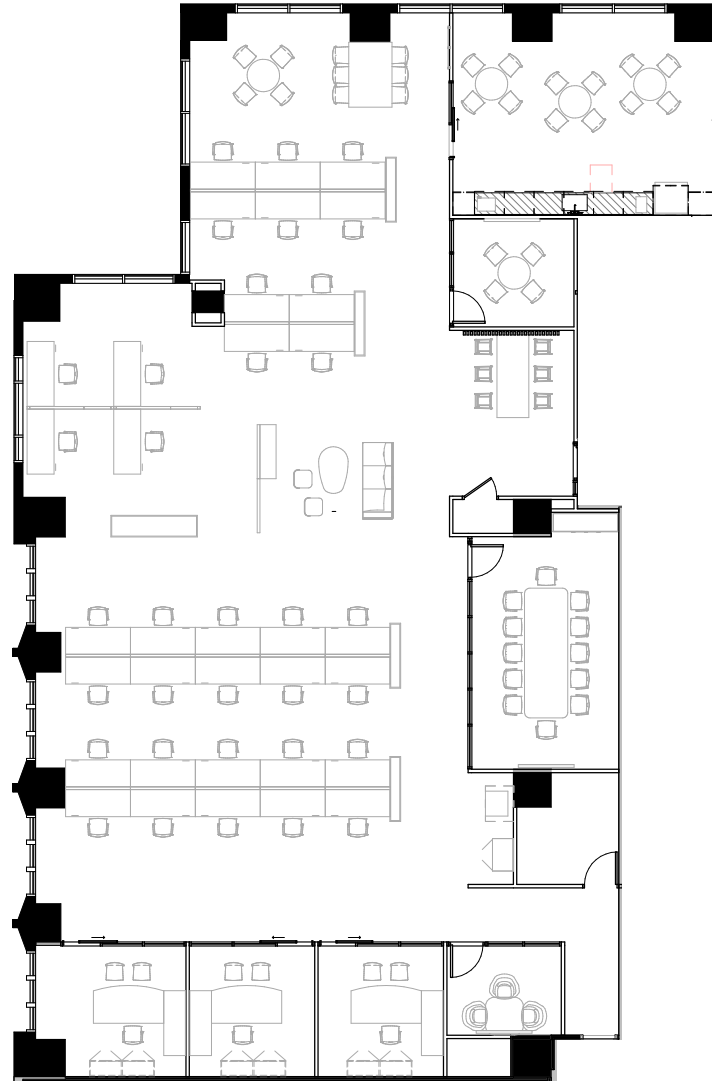

## Suite 2630

6,544 RSF

Plug and play, fully furnished

Spec Suite

AVAILABLE 3Q2021

Kerry Middleton  
+1 312 702 4091  
kerry.middleton@am.jll.com

Brad Despot  
+1 312 228 2033  
brad.despot@am.jll.com

Caroline Buck  
+1 312 228 3766  
caroline.buck@am.jll.com