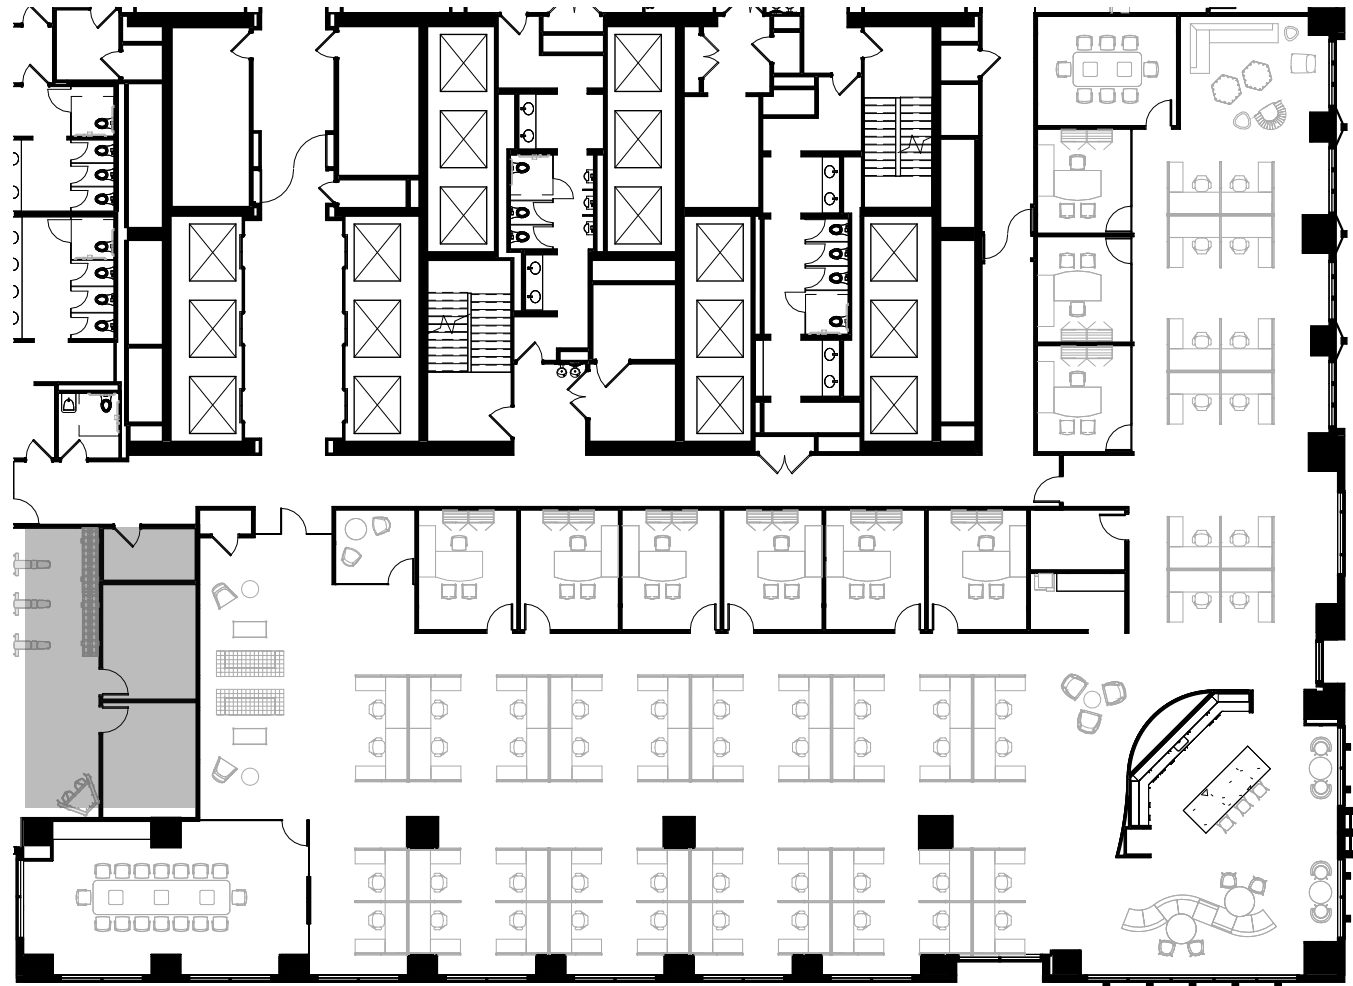

Suite 1100

11,360 RSF

For leasing information:

Danny Nikitas
+1 312 940 8794

Brad Despot
+1 312 228 2033

Liz Gambacorta
+1 312 702 4218