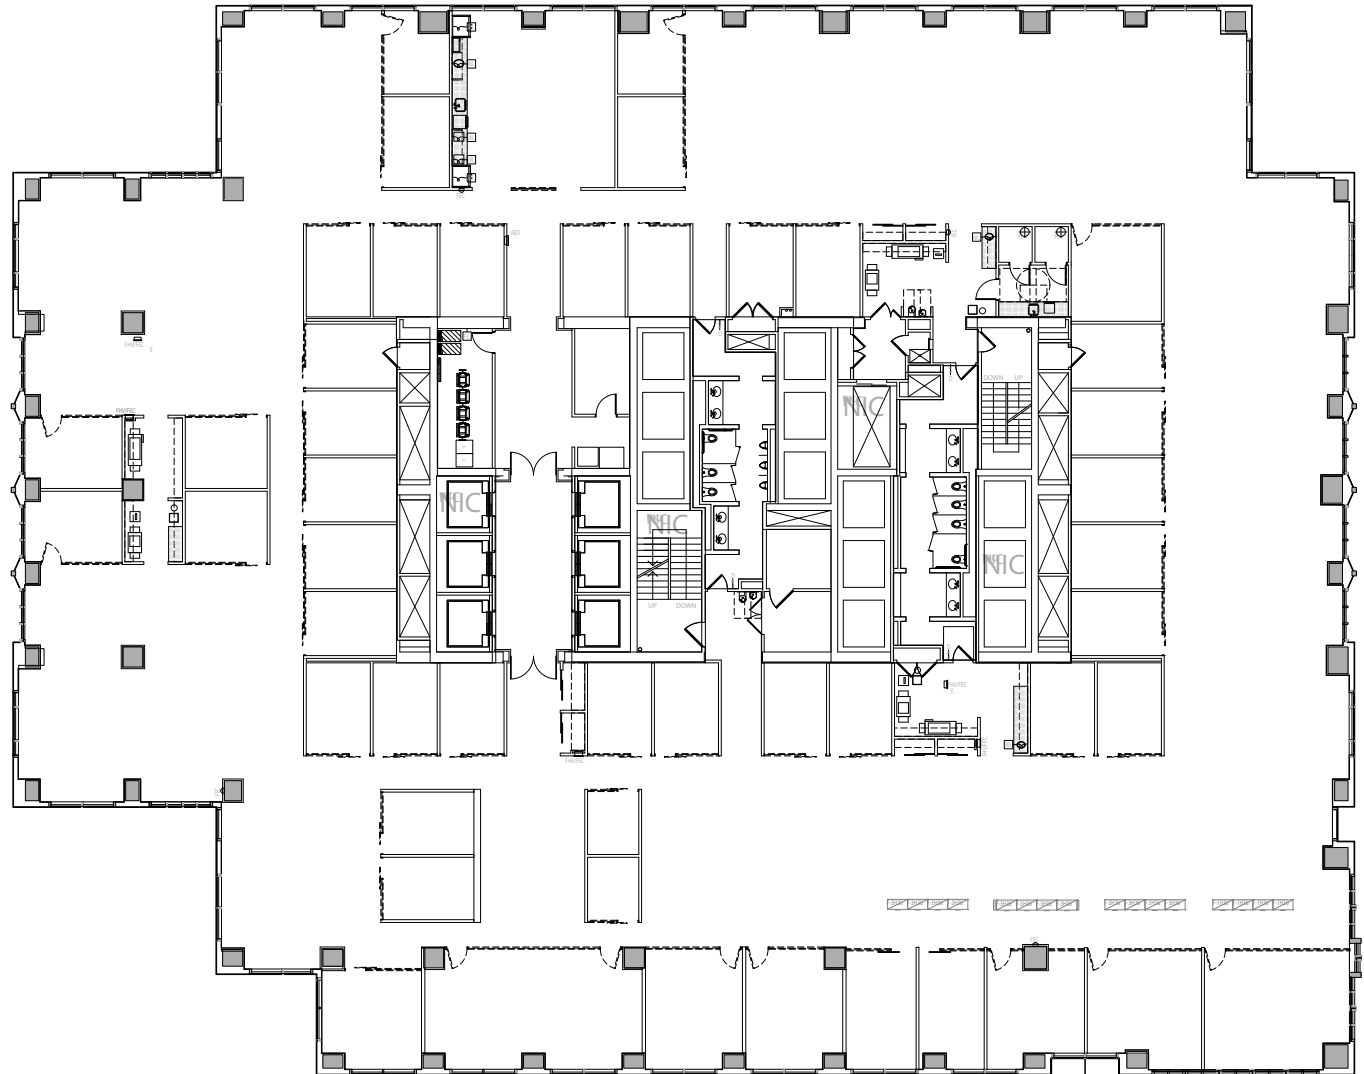

Suite 1400

28,555 RSF

For leasing information:

Danny Nikitas
+1 312 940 8794

Brad Despot
+1 312 228 2033

Annie Nicolau
+1 312 228 2061